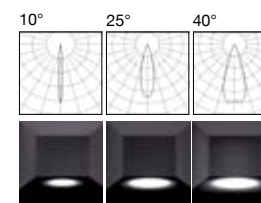

Accessories

Driver remoto
Remote Driver
Pag. 454

Ghiere Ring

A richiesta
On request

TRITTICO 50.3 | 9 W | 3 LED | 700 mA | 1200 Lm | CRI > 90

IP20 A++

TYPE	Optic	Finishing	Color
2012	10° 6	Anod. Alum. .14	2700 K .EW
	25° 7		3000 K .WW
	40° 8		3500 K .LW
			4000 K .NW
		5000 K .CW	
		RGB .RGB	