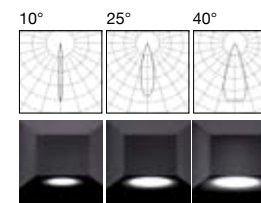

CODE COMPOSITION: type + optic + finishing + color (+ more features)

TRITTICO 50

TRITTICO 50.1 | 3 W | 3 LED | 350 mA | 400 Lm | CRI > 90

IP20 A++

TYPE	Optic	Finishing	Color
2012	10° 0	Anod. Alum. .14	2700 K .EW
	25° 1		3000 K .WW
	40° 2		3500 K .LW
			4000 K .NW
		5000 K .CW	
		RGB .RGB	

Accessories

Driver remoto
Remote Driver
Pag. 454

Ghiere Ring

A richiesta
On request

TRITTICO 50.2 | 6 W | 3 LED | 500 mA | 800 Lm | CRI > 90

IP20 A++

TYPE	Optic	Finishing	Color
2012	10° 3	Anod. Alum. .14	2700 K .EW
	25° 4		3000 K .WW
	40° 5		3500 K .LW
			4000 K .NW
		5000 K .CW	
		RGB .RGB	

Accessories

Driver remoto
Remote Driver
Pag. 454

Ghiere Ring

A richiesta
On request

TRITTICO 50.3 | 9 W | 3 LED | 700 mA | 1200 Lm | CRI > 90

IP20 A++

TYPE	Optic	Finishing	Color
2012	10° 6	Anod. Alum. .14	2700 K .EW
	25° 7		3000 K .WW
	40° 8		3500 K .LW
			4000 K .NW
		5000 K .CW	
		RGB .RGB	