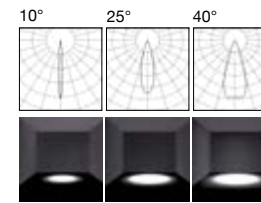

CODE COMPOSITION: type + optic + finishing + color (+ more features)

TRITTICO 50

TRITTICO 50.1 | 3 W | 3 LED | 350 mA | 400 Lm | CRI > 90

IP20 A++

TYPE	Optic	Finishing	Color
2012	10° 0	Anod. Alum. .14	2700 K .EW
	25° 1		3000 K .WW
	40° 2		3500 K .LW
			4000 K .NW
		5000 K .CW	
		RGB .RGB	

Accessories

Driver remoto
Remote Driver
Pag. 454

Ghiere Ring

A richiesta
On request

TRITTICO 50.2 | 6 W | 3 LED | 500 mA | 800 Lm | CRI > 90

IP20 A++

TYPE	Optic	Finishing	Color
2012	10° 3	Anod. Alum. .14	2700 K .EW
	25° 4		3000 K .WW
	40° 5		3500 K .LW
			4000 K .NW
		5000 K .CW	
		RGB .RGB	