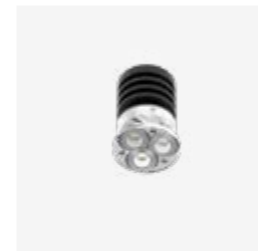

CODE COMPOSITION: type + optic + finishing + color ( + more features )

TRITTICO 35 | 3 W | 3 LED | 350 mA | 400 Lm | CRI > 90

IP20     A++

TYPE

2013

31  
48  
35

Optic

10° 3

25° 4

40° 5

Finishing

Anod. Alum.

.14

Color

2700 K .EW

3000 K .WW