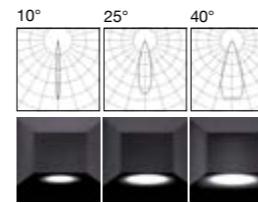

Ghiere Ring

A richiesta
On request

TRITTICO 35