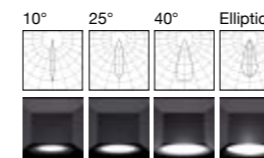

P6.147

Optic	Finishing	Application	Color
10°	01	Ceiling .1	2700 K .EW
25°	02	Recessed .2	3000 K .WW
40°	03		3500 K .LW
Elliptic	04		4000 K .NW
			5000 K .CW

Accessories

Driver remoto
Remote Driver

Pag. 454