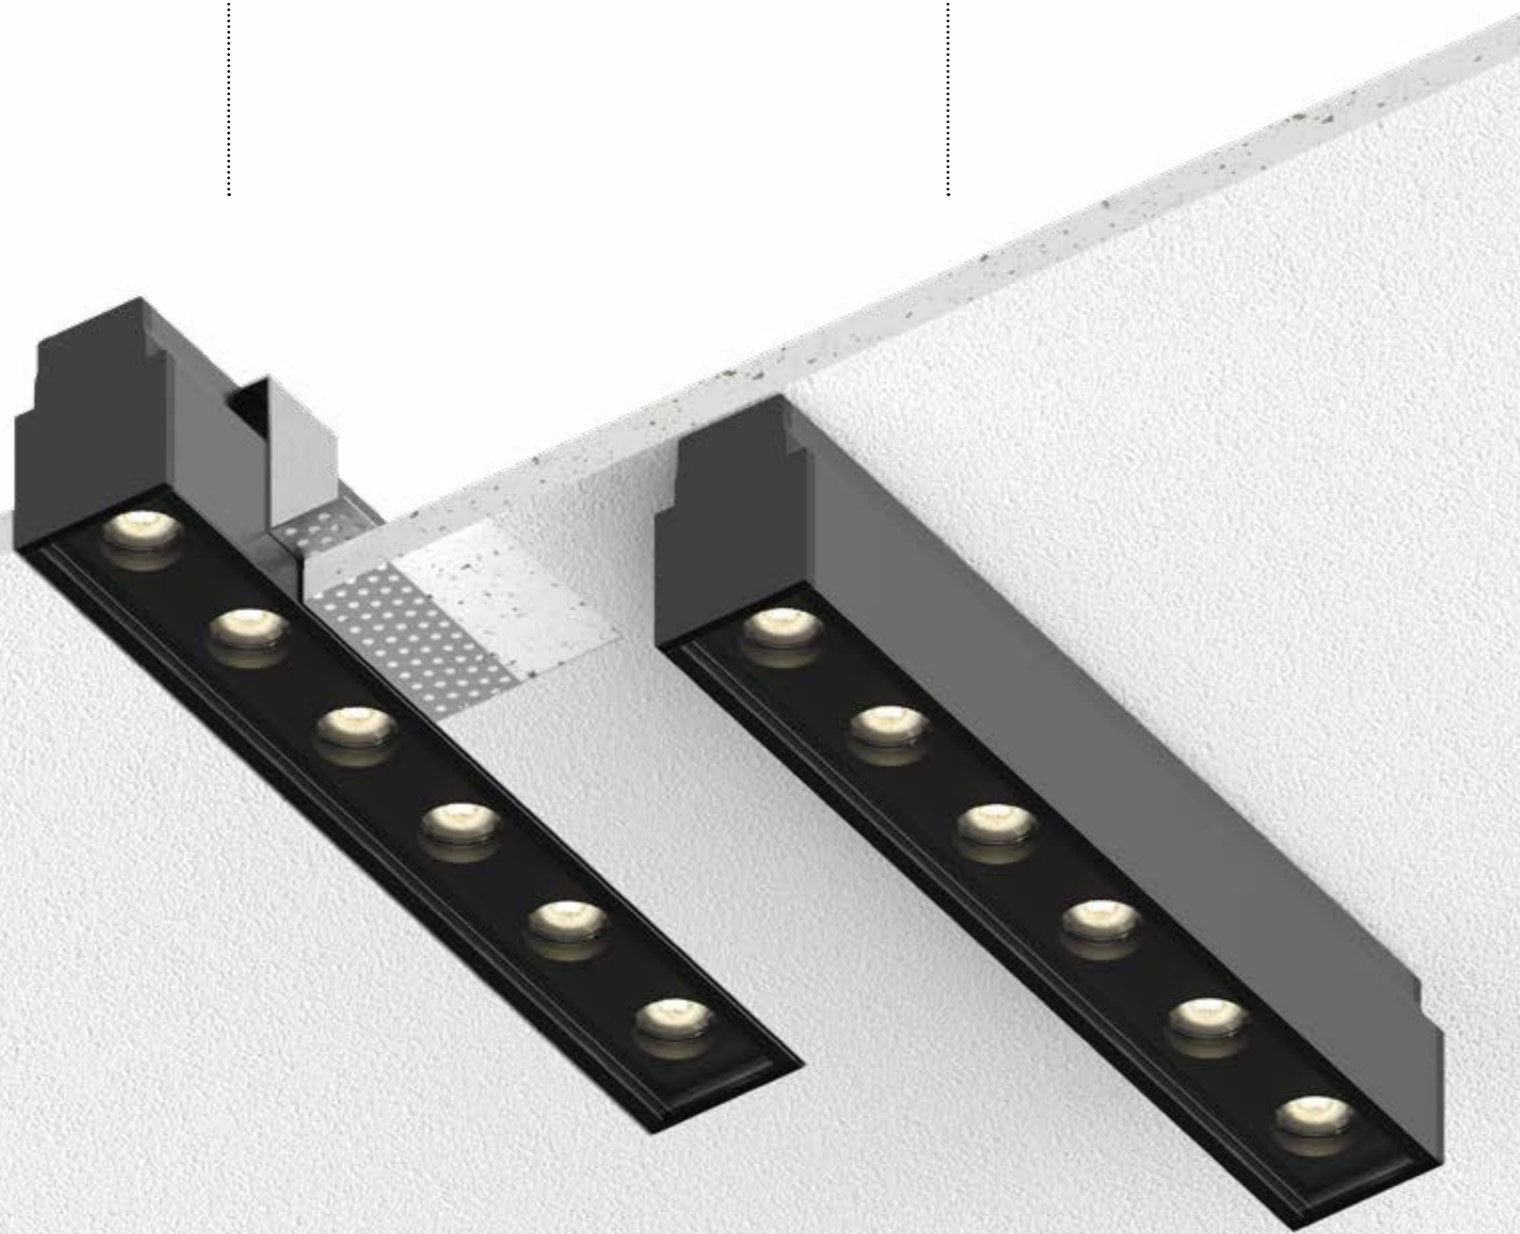

P6.147.xx.xx.2

P6.147.xx.xx.1

FINISHING CROMALINE

---.18

CODE COMPOSITION: type + optic + finishing + application + color (+ more features) + xxxx mm

Tutti i parametri tecnici si riferiscono alla lampada nella sua lunghezza massima
All technical features refer to the lighting fixture in its maximum length

LOUD IN3 | 6 W | 3 LED | 24 V | 900 Lm | CRI > 90

IP40 A++

TYPE

P3.147

Optic	Finishing	Application	Color
10°	01	Ceiling .1	2700 K .EW
25°	02	Recessed .2	3000 K .WW
40°	03		3500 K .LW
Elliptic	04		4000 K .NW
			5000 K .CW

More features

Pag. 014

LOUD IN | 2 W / LED | 1 LED / 40 mm | 24 V | 150 Lm / W | CRI > 90

IP40 A++

TYPE

P.147

Optic	Finishing	Application	Color
10°	01	Ceiling .1	2700 K .EW
25°	02	Recessed .2	3000 K .WW
40°	03		3500 K .LW
Elliptic	04		4000 K .NW
			5000 K .CW