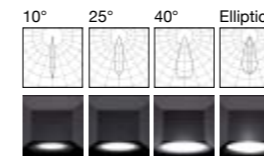

P6.147.xx.xx.2

P6.147.xx.xx.1

FINISHING CROMALINE

---.18

CODE COMPOSITION: type + optic + finishing + application + color (+ more features) + xxxx mm

Tutti i parametri tecnici si riferiscono alla lampada nella sua lunghezza massima
All technical features refer to the lighting fixture in its maximum length

LOUD IN3 | 6 W | 3 LED | 24 V | 900 Lm | CRI > 90

IP40 A++

TYPE

P3.147

Optic	Finishing	Application	Color
10°	01	Ceiling .1	2700 K .EW
25°	02	Recessed .2	3000 K .WW
40°	03		3500 K .LW
Elliptic	04		4000 K .NW
			5000 K .CW

More features

Pag. 014

LOUD IN | 2 W / LED | 1 LED / 40 mm | 24 V | 150 Lm / W | CRI > 90

IP40 A++

TYPE

P.147

Optic	Finishing	Application	Color
10°	01	Ceiling .1	2700 K .EW
25°	02	Recessed .2	3000 K .WW
40°	03		3500 K .LW
Elliptic	04		4000 K .NW
			5000 K .CW