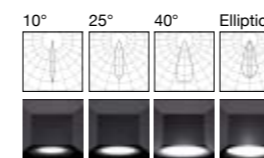

P6.147

Optic	Finishing	Application	Color
10°	01	Ceiling .1	2700 K .EW
25°	02	Recessed .2	3000 K .WW
40°	03		3500 K .LW
Elliptic	04		4000 K .NW
			5000 K .CW

Accessories

Driver remoto
Remote Driver

Pag. 454

More features

Pag. 014

LOUD IN | 2 W / LED | 1 LED / 40 mm | 24 V | 150 Lm / W | CRI > 90

IP40 A++

TYPE

P.147

Optic	Finishing	Application	Color
10°	01	Ceiling .1	2700 K .EW
25°	02	Recessed .2	3000 K .WW
40°	03		3500 K .LW
Elliptic	04		4000 K .NW
			5000 K .CW