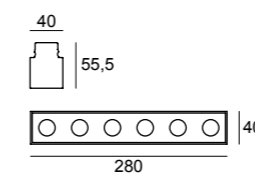

Optic	Finishing	Application	Color
10°	01	Ceiling .1	2700 K .EW
25°	02	Recessed .2	3000 K .WW
40°	03		3500 K .LW
Elliptic	04		4000 K .NW
			5000 K .CW

Accessories

Driver remoto
Remote Driver

Pag. 454

More features

Pag. 014