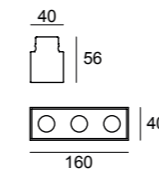

P6.147.xx.xx.2

P6.147.xx.xx.1

FINISHING CROMALINE

---.18

CODE COMPOSITION: type + optic + finishing + application + color (+ more features) + xxxx mm

Tutti i parametri tecnici si riferiscono alla lampada nella sua lunghezza massima
All technical features refer to the lighting fixture in its maximum length

LOUD IN3 | 6 W | 3 LED | 24 V | 900 Lm | CRI > 90

IP40 A++

TYPE

P3.147

Optic	Finishing	Application	Color
10°	01	Ceiling .1	2700 K .EW
25°	02	Recessed .2	3000 K .WW
40°	03		3500 K .LW
Elliptic	04		4000 K .NW
			5000 K .CW

More features

Pag. 014

LOUD IN | 2 W / LED | 1 LED / 40 mm | 24 V | 150 Lm / W | CRI > 90

IP40 A++

TYPE

P.147

Optic	Finishing	Application	Color
10°	01	Ceiling .1	2700 K .EW
25°	02	Recessed .2	3000 K .WW
40°	03		3500 K .LW
Elliptic	04		4000 K .NW
			5000 K .CW