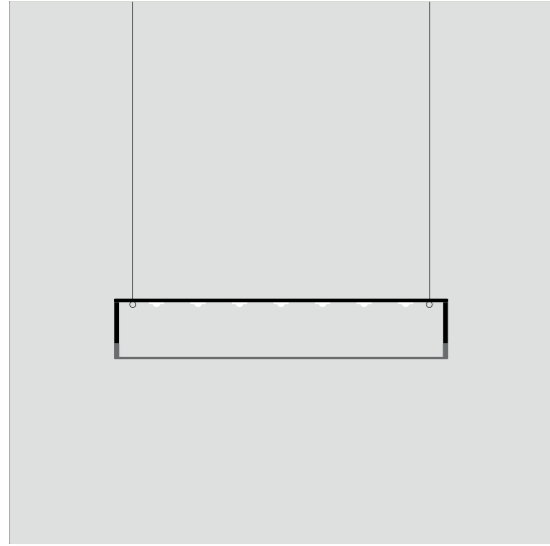

KIT LARGE

BLAC0002