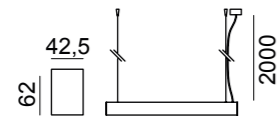

Integrated driver

More features

Emergency 1-3 H .33 DALI 1-10 V, switch DIM .44 Pag. 014

HANG 85.5 | 60 W DOWN / 28,8 W UP | 230 V | 7800 Lm DOWN / 2880 Lm UP | CRI > 90

IP40 A++

TYPE

78505

each length from 1001 mm to 1500 mm