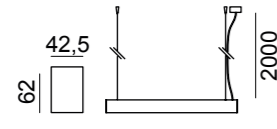

each length from 400 mm to 1000 mm

Cover

- Transp .1
- Opal .2

Finishing

- White .11

Color

- 2700 K .EW
- 3000 K .WW
- 3500 K .LW
- 4000 K .NW
- 6500 K .CW
- Tunable CASAMBI .TW

Driver integrato