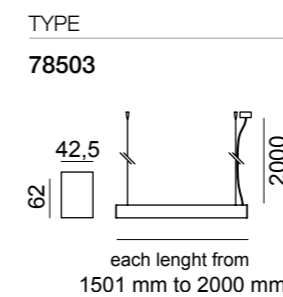

HANG 85.3 | 80 W | 230 V | 10400 Lm | CRI > 90

IP40 A++

Cover	Finishing	Color
Transp .1	White .11	2700 K .EW
Opal .2		3000 K .WW
		3500 K .LW
		4000 K .NW
		6500 K .CW
		Tunable CASAMBI .TW

Driver integrato
Integrated driver

More features
Emergency 1-3 H .33 DALI 1-10 V, switch DIM .44 Pag. 014