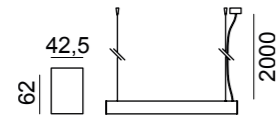

More features

Emergency 1-3 H .33 DALI 1-10 V, switch DIM .44 Pag. 014

HANG 85.6 | 80 W DOWN / 38,4 W UP | 230 V | 10400 Lm DOWN / 3840 Lm UP | CRI > 90

IP40 A++

TYPE

78506

each length from 1501 mm to 2000 mm