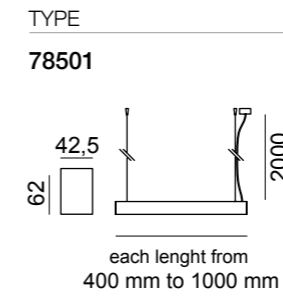

HANG 85.1 | 40 W | 230 V | 5200 Lm | CRI > 90

IP40 A++

Cover	Finishing	Color
Transp .1	White .11	2700 K .EW
Opal .2		3000 K .WW
		3500 K .LW
		4000 K .NW
		6500 K .CW
		Tunable CASAMBI .TW

Driver integrato
Integrated driver

More features
Emergency 1-3 H .33 DALI 1-10 V, switch DIM .44 Pag. 014