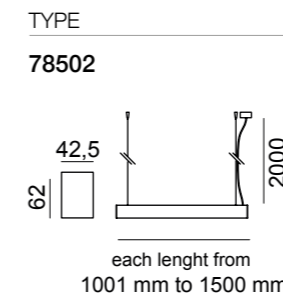

HANG 85.2 | 60 W | 230 V | 7800 Lm | CRI > 90

IP40 A++

Cover	Finishing	Color
Transp .1	White .11	2700 K .EW
Opal .2		3000 K .WW
		3500 K .LW
		4000 K .NW
		6500 K .CW
		Tunable CASAMBI .TW

Driver integrato
Integrated driver

More features
Emergency 1-3 H .33 DALI 1-10 V, switch DIM .44 Pag. 014