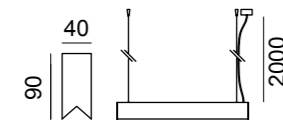

More features

Emergency 1-3 H .33 DALI 1-10 V, switch DIM .44 CROMALINE Pag. 014

HANG 76.5 | 32,4 W DOWN / 60 W UP | 230 V | 4860 Lm DOWN / 7800 Lm UP | CRI > 90

IP40 A++

TYPE

77605

each lenght from
1001 mm to 1500 mm