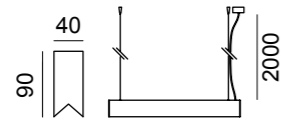

each lenght from
400 mm to 1000 mm

Cover

Satin	.1
Opal	.2

Finishing

White	.11
Anod. Black	.18

Color

2700 K	.EW
3000 K	.WW
3500 K	.LW
4000 K	.NW
6500 K	.CW
Tunable CASAMBI	.TW

Driver integrato
Integrated driver