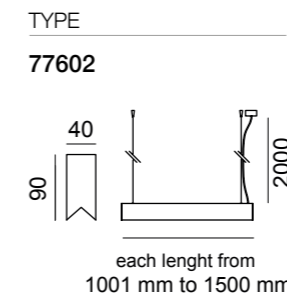

HANG 76.2 | 32,4 W | 230 V | 4860 Lm | CRI > 90

IP40 A++

Cover	Finishing	Color
Satin .1	White .11	2700 K .EW
Opal .2	Anod. Black .18	3000 K .WW
		3500 K .LW
		4000 K .NW
		6500 K .CW
		Tunable CASAMBI .TW

Driver integrato
Integrated driver

More features

Emergency 1-3 H .33 DALI 1-10 V, switch DIM .44 Pag. 014