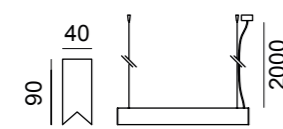

Emergency 1-3 H .33 DALI 1-10 V, switch DIM .44 CROMALINE Pag. 014

HANG 76.6 | 43,2 W DOWN / 80 W UP | 230 V | 6480 Lm DOWN / 10400 Lm UP | CRI > 90

IP40 A++

TYPE

77606

each lenght from
1501 mm to 2000 mm

Cover