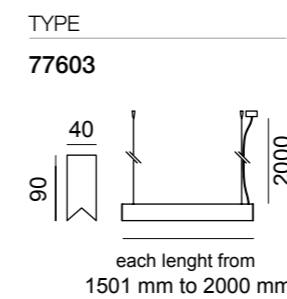

HANG 76.3 | 43,2 W | 230 V | 6480 Lm | CRI > 90

IP40 A++

Cover	Finishing	Color
Satin .1	White .11	2700 K .EW
Opal .2	Anod. Black .18	3000 K .WW
		3500 K .LW
		4000 K .NW
		6500 K .CW
		Tunable CASAMBI .TW

Driver integrato
Integrated driver

More features

Emergency 1-3 H .33 DALI 1-10 V, switch DIM .44 Pag. 014