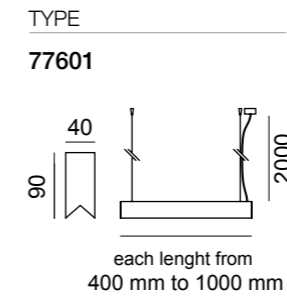

HANG 76.1 | 21,6 W | 230 V | 3240 Lm | CRI > 90

IP40 A++

Cover	Finishing	Color
Satin .1	White .11	2700 K .EW
Opal .2	Anod. Black .18	3000 K .WW
		3500 K .LW
		4000 K .NW
		6500 K .CW
		Tunable CASAMBI .TW

Driver integrato
Integrated driver

More features

Emergency 1-3 H .33 DALI 1-10 V, switch DIM .44 Pag. 014