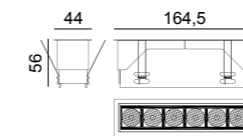

Finishing

White

Optic

- 8° **01**
- 13° **02**
- 30° **03**
- 47° **04**
- 66° **05**
- Elliptic **06**

Color

- **2800 K** .EW
- **3200 K** .WW
- 4200 K .NW
- 5500 K .CW
- **Tunable** .TW

Accessories

Driver remoto
Remote Driver

Pag. 454

Kit fissaggio incluso
Fixing kit included

More features

Emergency 1-3 H

.33

DALI 1-10 V, switch DIM

.44

CROMALINE

Pag. 014

GRV.IN2

GRV.IN1

FINISHING

CROMALINE