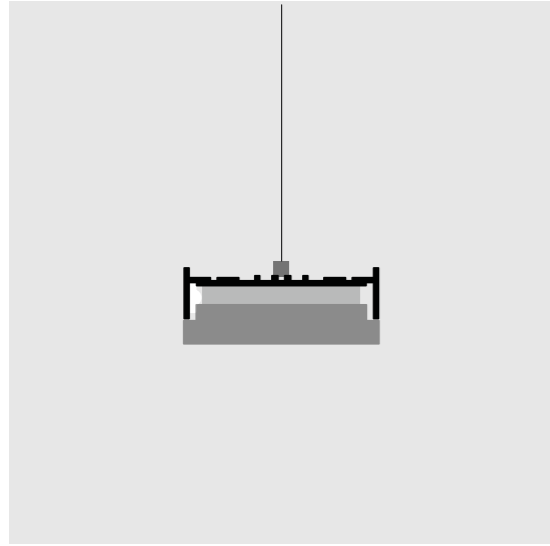

KIT SMALL

BLAC0007