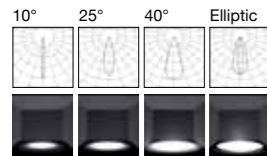

LUNAR 4 | 50 W | 25 LED | 24 V | 7500 Lm | CRI > 90

IP67 A++

TYPE

50119

Optic

10°	.01
25°	.02
40°	.03
Ellittico Elliptic	.04

Finishing

Anod. Black

.18

Color

2700 K	.EW
3000 K	.WW
3500 K	.LW
4000 K	.NW
5000 K	.CW
RGB	.RGB
RGBW	.RGBW
DYNAMIC WHITE	.TW

controlled by CASAMBI

Accessories

Driver remoto
Remote Driver

More features

DALI, 1-10 V, switch DIM

.44

CROMALINE

Pag. 014

Lunghezza personalizzata
Custom length

LUNAR 5 | 74 W | 37 LED | 24 V | 11100 Lm | CRI > 90

IP67 A++

TYPE

50120

Optic

10°	.01
25°	.02
40°	.03
Ellittico Elliptic	.04

Finishing

Anod. Black

.18

Color

2700 K	.EW
3000 K	.WW
3500 K	.LW
4000 K	.NW
5000 K	.CW
RGB	.RGB
RGBW	.RGBW
DYNAMIC WHITE	.TW

controlled by CASAMBI

Accessories

Driver remoto
Remote Driver

More features

DALI, 1-10 V, switch DIM

.44

CROMALINE

Pag. 014

Lunghezza personalizzata
Custom length

LUNAR 6 | 100 W | 50 LED | 24 V | 15000 Lm | CRI > 90

IP67 A++

TYPE

50121

Optic

10°	.01
25°	.02
40°	.03
Ellittico Elliptic	.04

Finishing

Anod. Black

.18

Color

2700 K	.EW
3000 K	.WW
3500 K	.LW
4000 K	.NW
5000 K	.CW
RGB	.RGB
RGBW	.RGBW
DYNAMIC WHITE	.TW

controlled by CASAMBI

Accessories

Driver remoto
Remote Driver

More features

DALI, 1-10 V, switch DIM

.44

CROMALINE

Pag. 014

Lunghezza personalizzata
Custom length

IPERTOSANO PEDEROBBA
Veneto