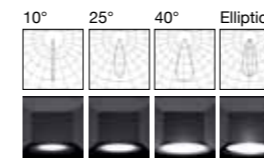

TYPE  
**50116**

Optic	Finishing	Color
10°	Anod. Black	2700 K .EW
25°		3000 K .WW
40°		3500 K .LW
Ellittico Elliptic		4000 K .NW
		5000 K .CW
		RGB .RGB
		RGBW .RGBW
		DYNAMIC WHITE .TW
controlled by CASAMBI		