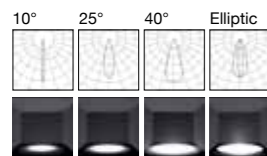

IP67 A++

TYPE

50120

Optic

10°	.01
25°	.02
40°	.03
Ellittico Elliptic	.04

Finishing

Anod. Black

.18