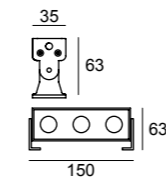

Optic	Finishing	Color
10°	Anod. Black	2700 K .EW
25°		3000 K .WW
40°		3500 K .LW
Ellittico Elliptic		4000 K .NW
		5000 K .CW
		RGB .RGB
		RGBW .RGBW
		DYNAMIC WHITE .TW
controlled by CASAMBI